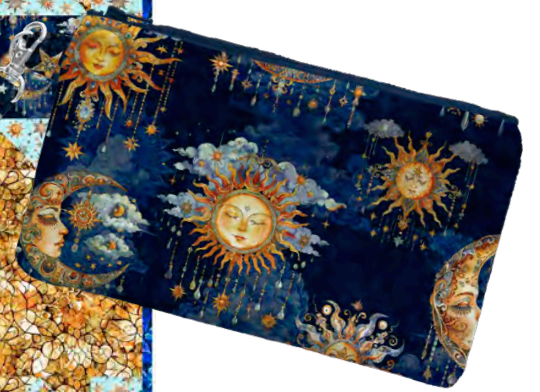

Poorhouse Quilt Design Pattern:  
Petal Pouch

#PQD-219 PETAL POUCH

FORSALE PATTRN 80170

0 16542 52439 3

Sew Cute & Quirky  
Pattern:  
Walkie Talkie Wristlet

*NOT distributed by QT Fabrics,  
purchase via [www.quirkyb.com/](http://www.quirkyb.com/)*

Swirly Girls Design Pattern:  
Panel Pizazz - Size: 56" x 72"

#SGD060, PANEL PIZAZZ  
FORSALE PATTRN 8004U

0 16542 44436 3

Poorhouse Quilt Design Pattern:  
Highland Tote

#PQD253, HIGHLAND TOTE  
FORSALE PATTRN 8017U