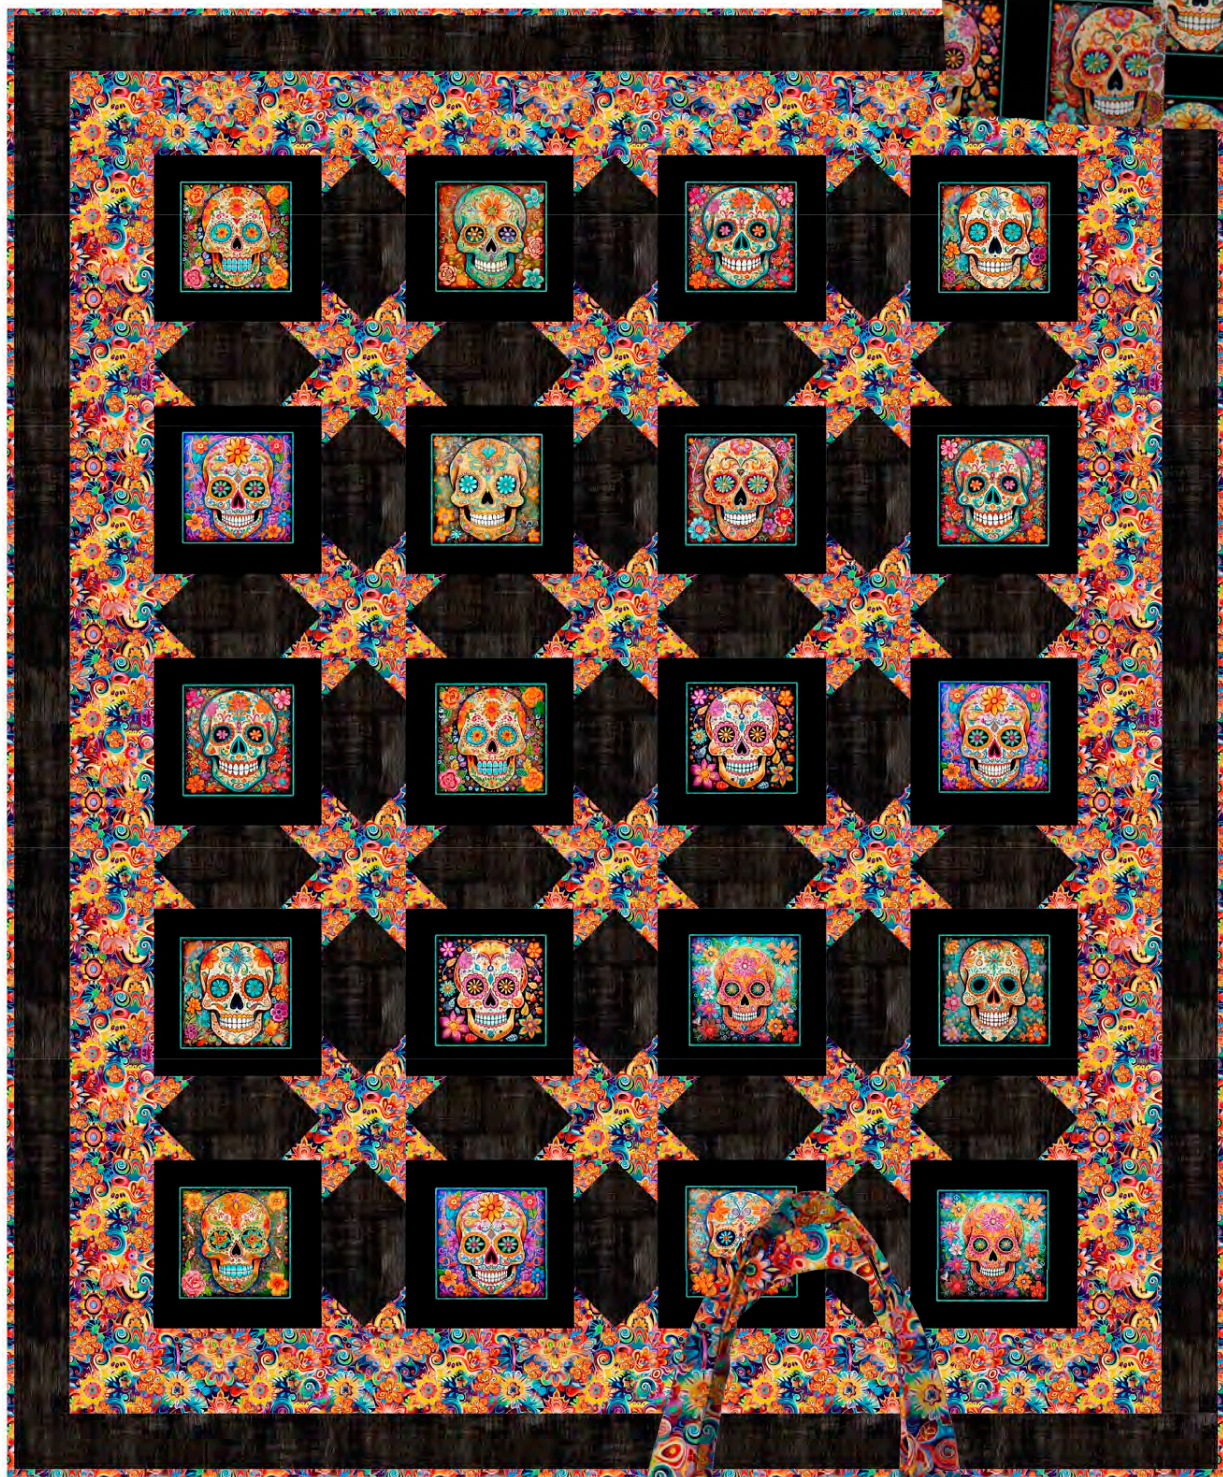

SKULLDUGGERY
Mc

Sew Organized Design Pattern:
Modern Mat Bag

#FG148, MODERN_MAT_BAG
 FORSALE PATTRN 8011E

0 16542 01104 6

Fabric Cafe Pattern:
Vintage - 6" Blocks (Single pattern)

VINTAGE
 FORSALE PATTRN 80088

0 16542 55043 9

Vanilla House Pattern:
 4 Corners Apron (not distributed by QT Fabrics)

Around The Bobbin Pattern:
Tango Tote

#ATB 211, TANGO TOTE
 FORSALE PATTRN 8013J

0 16542 35849 3

QT fabrics
 IMAGINE & CREATE

Skullduggery

5 Patterns / 10 Color Combinations

Orders in by January 15th will ship end of April

All Designs Shown at 50%
except where noted

31140 J Sugar Skulls Patches (36")
squares are approximately 4"

31141 J Sugar Skull Toss

31141 K Sugar Skull Toss

31142 J Mini Sugar Skull

31142 P Mini Sugar Skull

31142 Q Mini Sugar Skull

31143 G Floral Geo

31143 O Floral Geo

31144 J Ditsy Geo