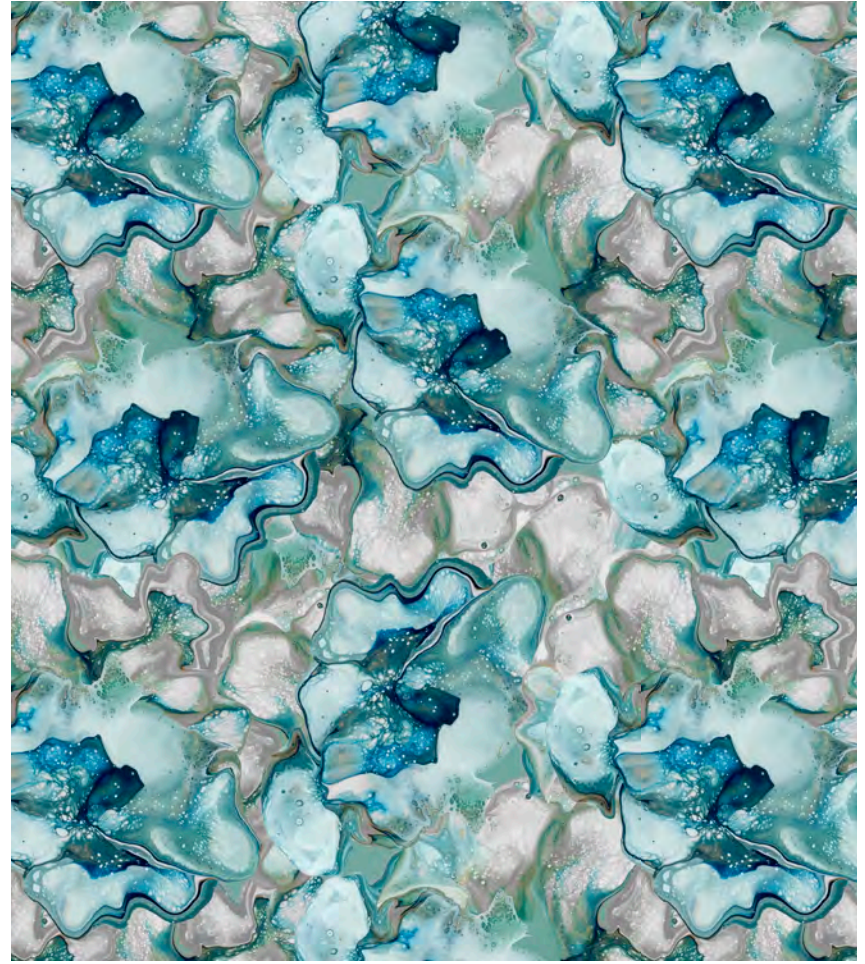

# Virtuoso

*M&M*  
ACRYLIC PAINTINGS

Jaybird Quilts Pattern:  
Gazebo Topper 20½" x 23"

#JBQ161, GAZEBO TOPPER  
FORSL PATTRN 8034G

0 16542 41391 8

QT Free REMIX Pattern:  
Off Center - Size: 76½" x 91½"

available for free download at [QTFabrics.com](http://QTFabrics.com) when fabric ships

# Virtuoso

5 Patterns / 12 Color Combinations

Orders in by March 15th will ship end of June

# Ocillo Mason

All Designs Shown at 50%  
except where noted

31427 Q Fluid Fern

31428 Q Fluid Floral

31429 N Marble

31429 B Marble

31429 K Marble

31429 Q Marble

31429 J Marble

31430 QK  
Swirl Floral

31431 K Texture

31431 H Texture

31431 Q Texture

31431 Y Texture

(12) Fat Quarters

FATQU VIRT 3PKQ