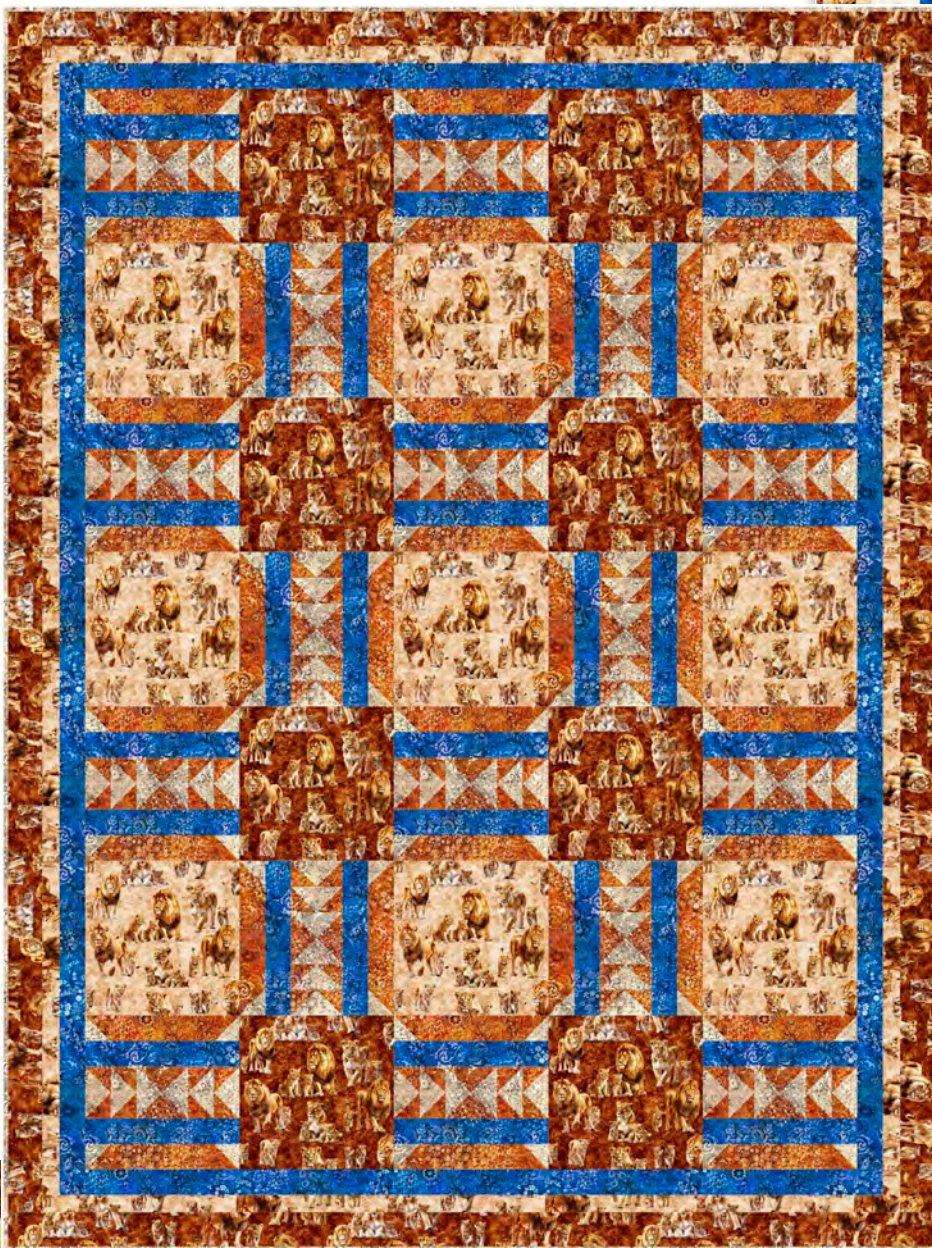

Swirly Girls Design Pattern:  
Panel Bliss - Size: 66" x 72" Lioness or Lion

#SGD#081, PANEL BLISS  
FORSALE PATTRN 80047

# Roar of the Pride

Fabric Cafe Pattern:  
Aurora from the book -  
Fabulous 5-Yard Quilts

#032540, FABULOUS 5-YARD QUILTS  
FORSL PATTRN 808EE

byAnnie Pattern:  
In Control

#PBA263, IN CONTROL CADDY PATTERN  
FORSALE PATTRN 8002H

**31214 A** *small squares measures approximately 8"* **31214 N**  
**Lion Picture Patches (36")** *large square measures*  
*approximately 17"* **Lion Picture Patches (36")**

**31391 Y**  
**Lioness & Cubs**  
**Panel (36")**