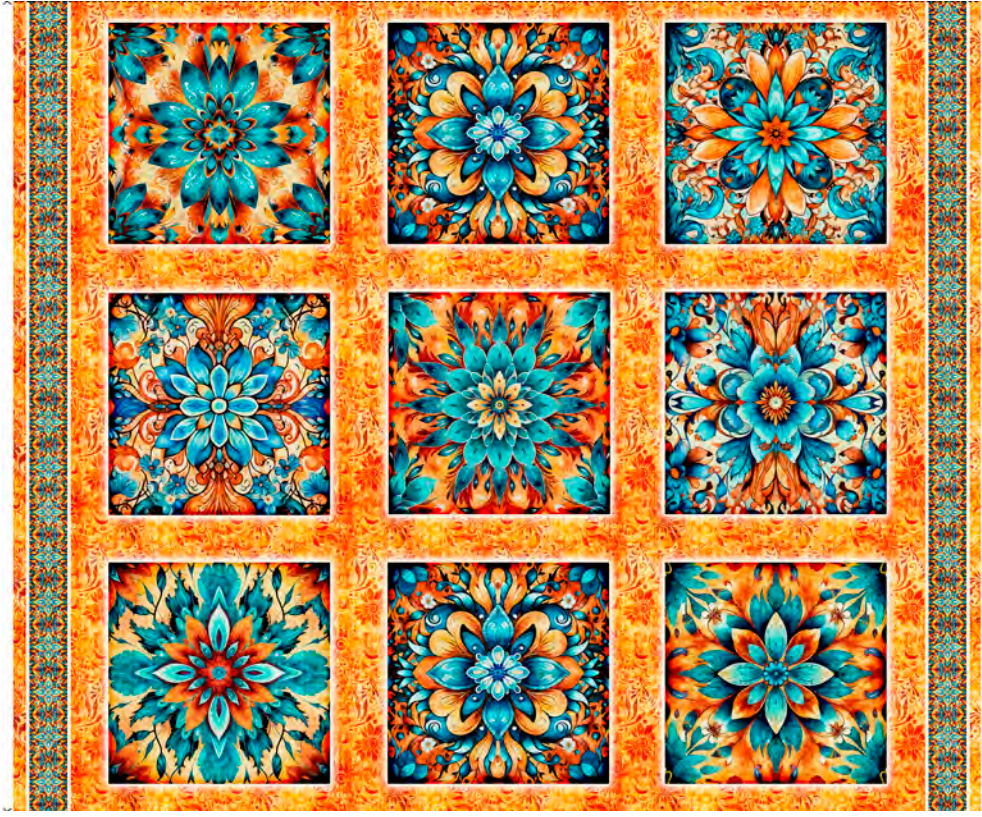

Oasis

9 Patterns / 16 Color Combinations

Orders in by May 15th will ship end of August

Designs with a **W** are available in WIDE / 108"

All Designs Shown at 50% except where noted

M7057 ALL
0 16542 56420 7
10 YARD PUT UP

DIGITAL QUILT TOP AVAILABLE!
0 16542 57010 5

M7057 ALL15
0 16542 56421 4
15 YARD PUT UP

31204 O Desert Rose Panel (36")
Squares measure approximately 10"