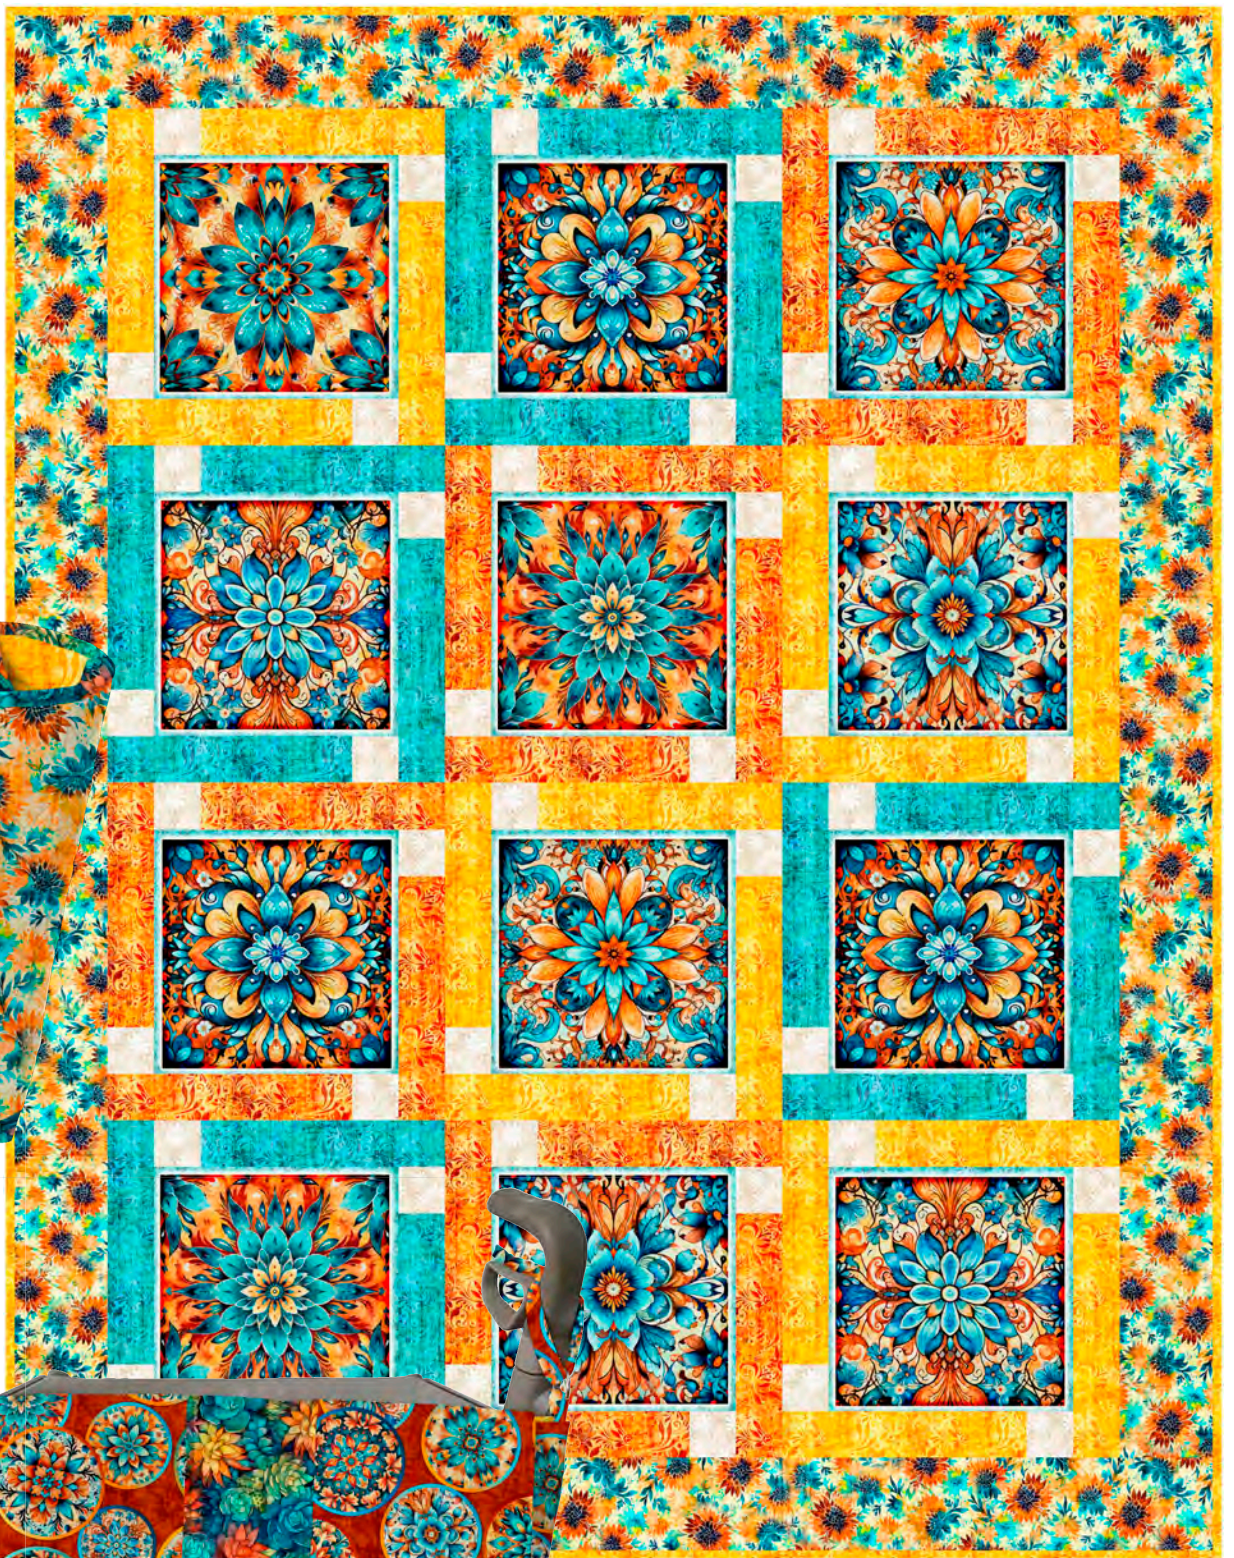

Swirly Girls Design Pattern:
Block Talk - Size: 51"x 66"

#SGD056, SWITCH IT UP/BLOCK TALK PATTERN

FORSALE PATTRN 8004A

0 16542 22540 5

QASIS
Me

byAnnie Pattern:
Two Big Totes

#PBA310, TWO BIG TOTES

FORSL PATTRN 802AF

0 16542 57058 1

#PQD-265, TAKE-ALONG TOTE

FORSALE PATTRN 8017 2

0 16542 43803 4

Poorhouse Quilt Designs
Pattern: Take Along Tote

Kate Collieran Designs Pattern:
Table Scraps Runner

#1605_TABLE SCRAPS
FORSALE PATTRN 8020I

All Designs Shown at 50% except where noted

M7057 ALL
0 16542 56420 7
10 YARD PUT UP

DIGITAL QUILT TOP AVAILABLE!
0 16542 57010 5

M7057 ALL15
0 16542 56421 4
15 YARD PUT UP

31204 O Desert Rose Panel (36")
Squares measure approximately 10"

31204 Q Desert Rose Panel (36")
Squares measure approximately 10"

31205 R Fiesta Circles

31205 K Fiesta Circles

31205 N Fiesta Circles

31206 X Fiesta Rose Border Stripe

31207 E Floral

31208 X Succulents

31209 O Ditzzy Floral