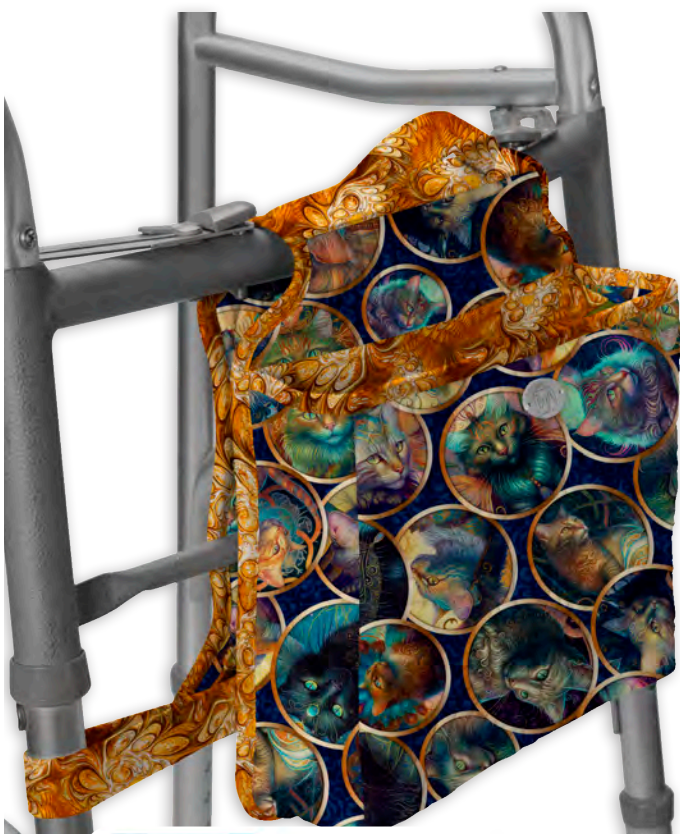

0 16542 24574 8

MARQUIS PATTERN  
FORSALE PATTRN 808CC

0 16542 55051 4

Fabric Cafe Design:  
Marquee - Single Pattern

byAnnie Pattern:  
Sidekick Walker Bag

#PBA300-00, SIDEKICK  
FORSALE PATTRN 80026

0 16542 01878 6

**QT** fabrics  
IMAGINE & CREATE

Designs with a **W** are available in WIDE / 108"

All Designs Shown at 50% except where noted

**31367 X Large Cat Picture Patches (36")**  
squares measure approximately 10"

**31368 Q Cat Picture Patches (36")**  
squares measure approximately 6"

**31368 N Cat Picture Patches (36")**  
squares measure approximately 6"

**31369 X Cat Border Stripe 25%**

**31370 K Cat Circles**