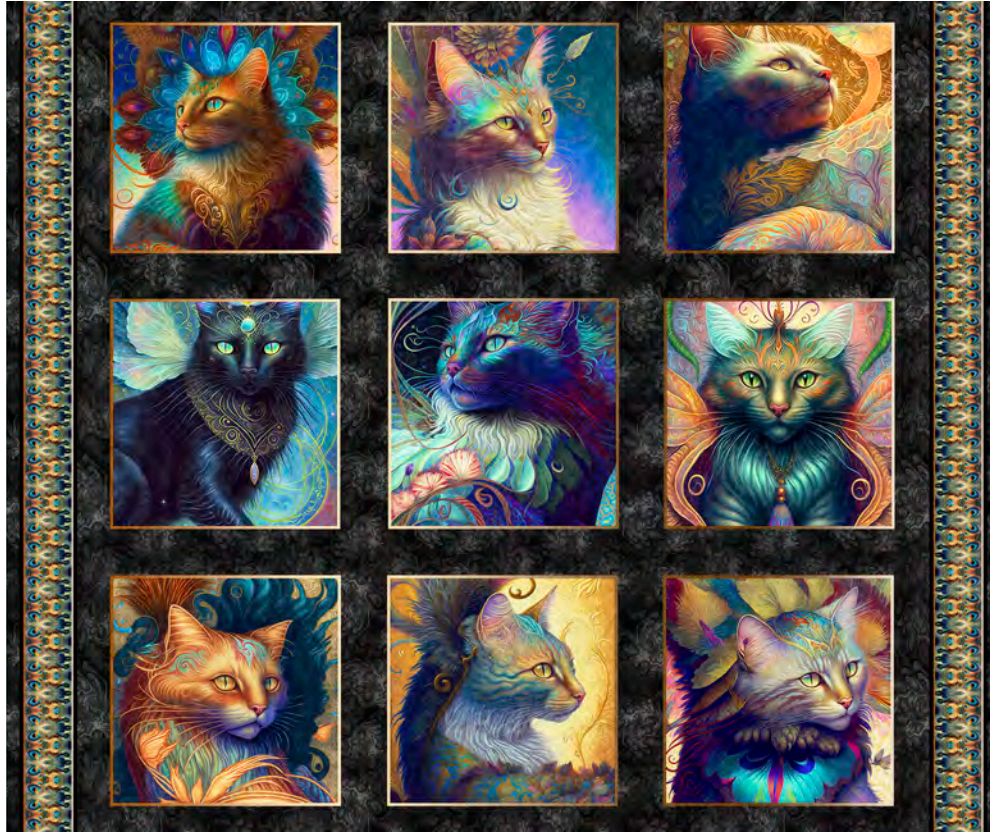

0 16542 24574 8

MARQUIS PATTERN  
FORSALE PATTRN 808CC

0 16542 55051 4

Fabric Cafe Design:  
Marquee - Single Pattern

byAnnie Pattern:  
Sidekick Walker Bag

#PBA300-00, SIDEKICK  
FORSALE PATTRN 80026

0 16542 01878 6

**QT** fabrics  
IMAGINE & CREATE

Designs with a **W** are available in WIDE / 108"

All Designs Shown at 50% except where noted

**31367 X Large Cat Picture Patches (36")**  
squares measure approximately 10"

**31368 Q Cat Picture Patches (36")**  
squares measure approximately 6"

**31368 N Cat Picture Patches (36")**  
squares measure approximately 6"

**31369 X Cat Border Stripe 25%**

**31370 K Cat Circles**