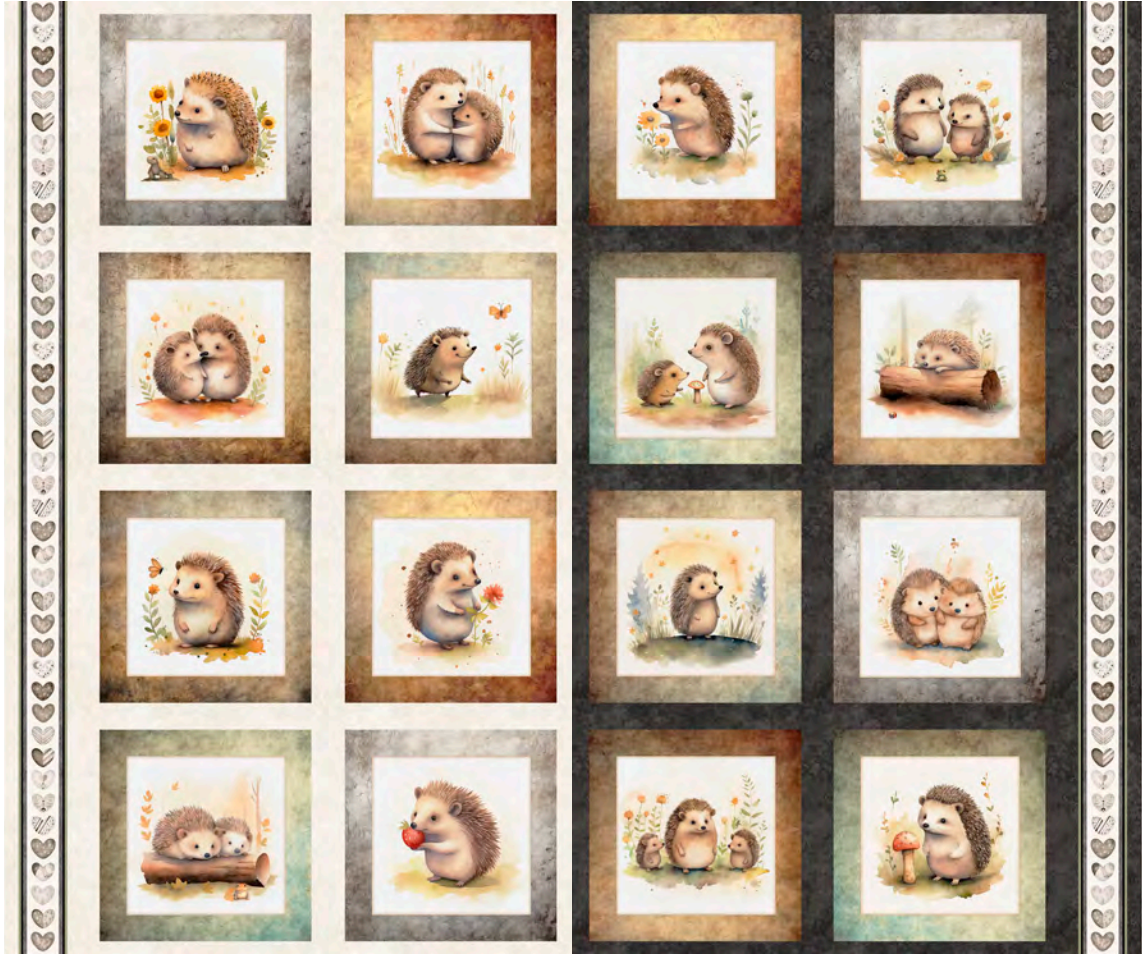

#032540, FABULOUS 5-YARD QUILTS
FORSL PATTRN 808EE

QT Free REMIX Pattern:
Envelope Pillow *available for free download at
QTFabrics.com when fabric ships*

Hedgehugs

7 Patterns / 16 Color Combinations

Orders in by March 15th will ship end of June

All Designs Shown at 50%
except where noted

31412 E
Hedgehog Picture Patches (36")

31412 K
Hedgehog Picture Patches (36")

31414 X Hedgehog Border Stripe 25%

31413 E Hedgehog Toss

31413 K Hedgehog Toss 25%

31413 H
Hedgehog Toss 25%