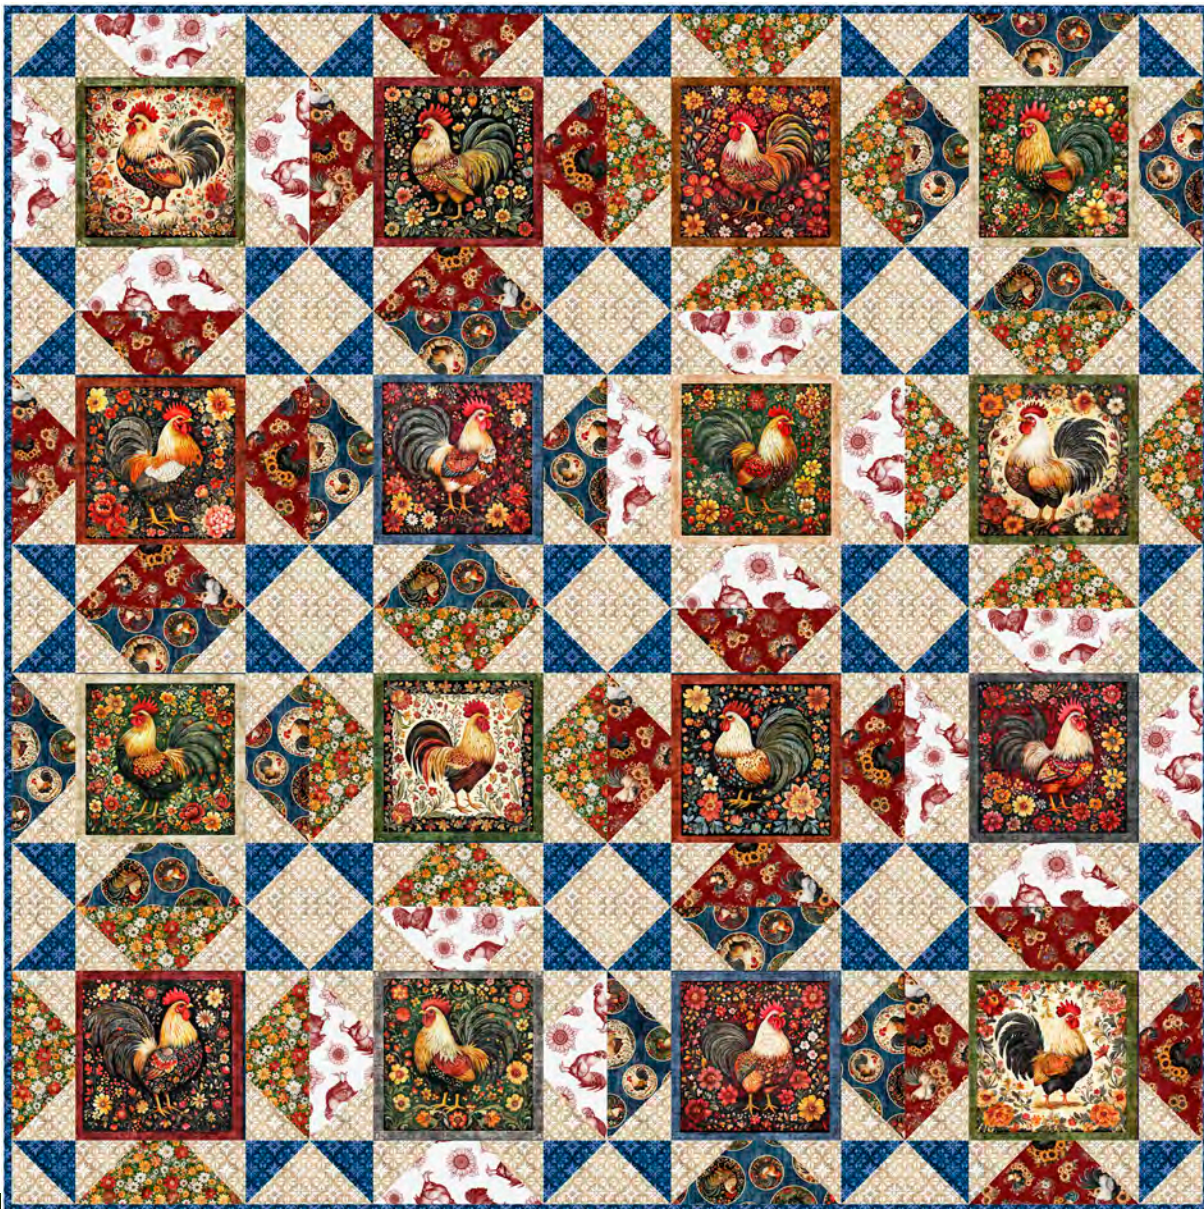

# RULE THE ROOST

Poorhouse Quilt Design Pattern:  
Gardening Apron

FORSL PATTRN 8017Q

Swirly Girl Designs Pattern: Block Talk Stars 56 x 56

FORSL PATTRN 8004B

Villa Rosa Pattern:  
Wild Thing 59 x 71  
*(not distributed by QT Fabrics)*

Lazy Girl Pattern:  
Harper Holdall

FORSL PATTRN 8001P