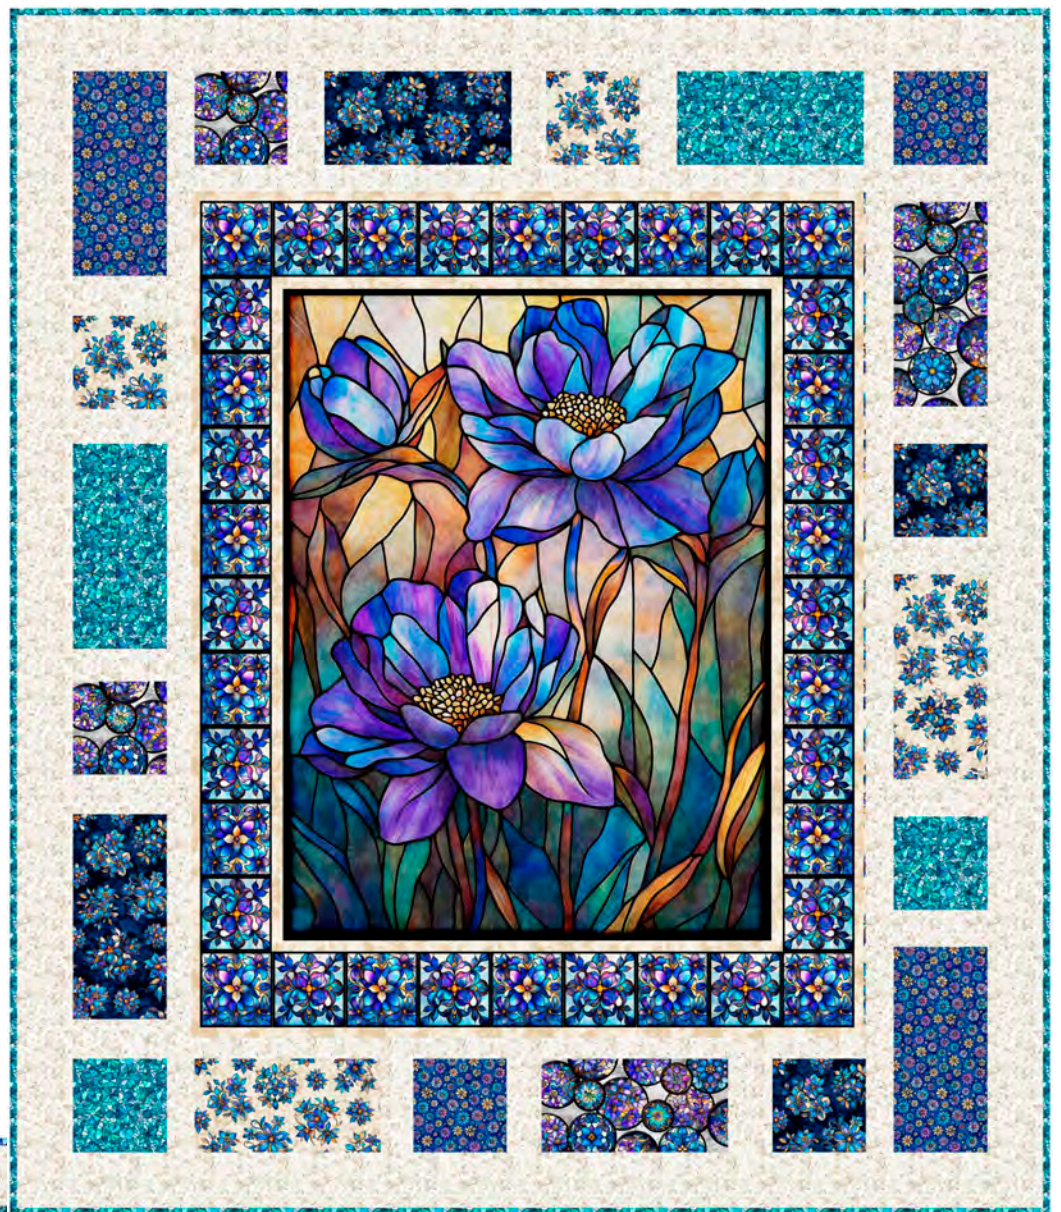

Villa Rosa Pattern:  
Fish & Chips 54 x 62  
*(not distributed by QT Fabrics)*

# Mosaic Blooms

Poorhouse Quilt Designs Pattern:  
**Highland Tote**

FORSL PATTRN 8017U

Poorhouse Quilt Design  
Pattern: **Petal Pouch**

FORSL PATTRN 8017O

Swirly Girls Design Pattern: 66" x 72"  
**Panel Bliss**

FORSL PATTRN 80047

Poorhouse Quilt Design Pattern:  
**Scalloped Bag**

FORSL PATTRN 8017F