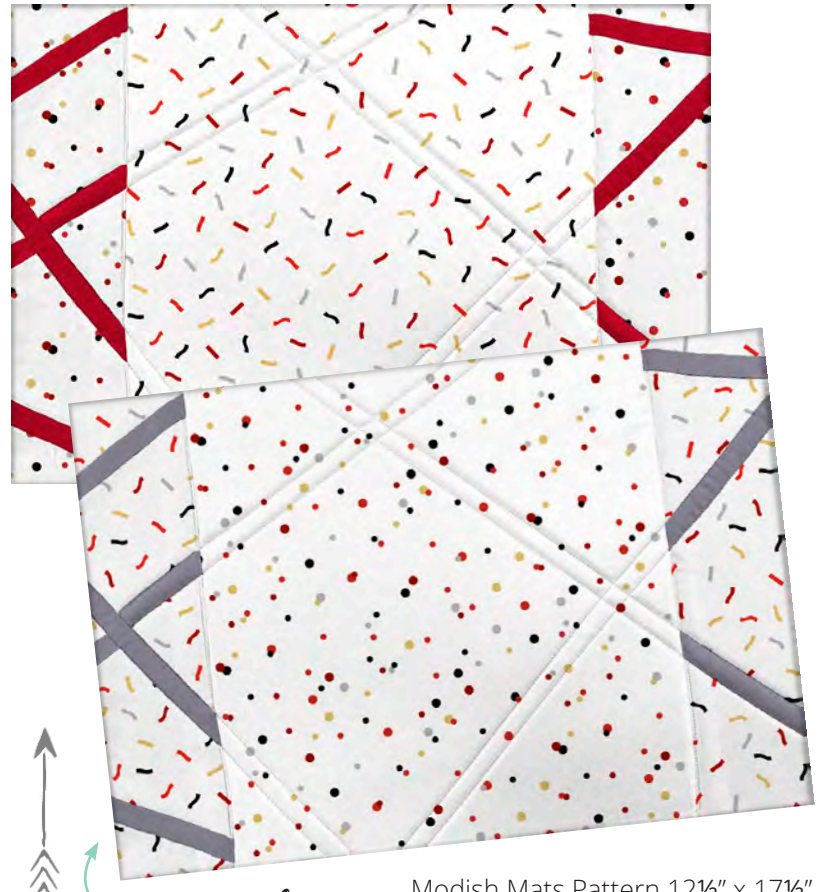

# Confetti

MAKER'S INSPO  
Top stitch with metallic thread for some glam! 

COLORplay<sup>organic</sup> Modish Mats Pattern 12½" x 17½"  
by Poorhouse Quilt Designs

FORSL PATTRN 80175  
 8 50030 99922 1

Sprinkle with pops of **SPOTS**

On Point Switch-It-Up Pattern  
by QT Fabrics

FORSL PATTRN 8008A  
 0 16542 05589 7

Pinwheelies Snack Mat Pattern  
8" x 12"  
by Villa Rosa Designs  
*(not distributed by QT Fabrics)*

Dress inspiration only

Mondo Bag Fun Pack\*  
by Quiltsmart

FORSL KIT 8046A  
 8 59028 00001 7

\*Pack includes Instructions & Printed Interfacing for 1 bag!

FREE PATTERN

Totally Triangles Pattern 37½" x 39"  
by QT Fabrics