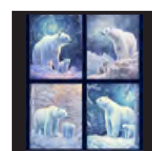

Aurora Nights Quilt

Featuring Aurora

DIGITAL
QUILT TOP
AVAILABLE!

THE ELECTRIC
QUILT COMPANY
www.electricquilt.com

66" x 74"

Designed by Sue Harvey & Sandy Boobar of Pine Tree Country Quilts

KIT CALCULATIONS

Aurora Nights Quilt (66" x 74")

BUY PROJECT MASTER GET A FREE QUILT TOP		P4442A ALL	YARDS	BOLTS 12 KITS
30589 N	36" panel		1	1
30592 L			3/8	1
30592 N			7/8	1
30593 W			7/8	1
30594 L	includes Binding		1	1
30594 Y			1/8	1
30594 Z			3 1/4	3
30595 N			5/8	1
30592 L	Backing only		4 1/4	4
30595 N	Wide Backing only		2 1/4	2

Approx. TOTAL YARDS IN PROJECT: **8 1/2**
(Total yardage does not include suggested backing.)

Project includes 8 Prints / 10 Bolts

NOTE: Yardage amounts are designer initial calculations, some changes may occur.
Use final pattern for actual yardage amounts needed for kitting.

Project Sheet 4442

30589 N

KIT INCLUDES YARDAGE FOR QUILT TOP & BINDING

QUILT KIT

FOR SALE KIT 4442A

Wholesale Price: $64.00/kit

KIT
Available

PATTERNS
6 PIECES

FOR SALE PATTRN 4442A

Pattern Name: Aurora Nights
Pattern Number: PT2103
Wholesale Price: $5.25/pattern

Pattern cover will show this quilt image.
6 Pattern minimum

Skill Level: Intermediate

No triangles used to make this quilt!
All quick-corner triangles. Pressing instructions given
to make joining units easy.